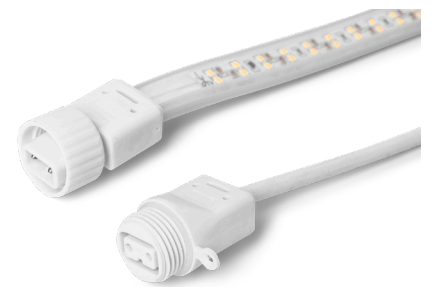

SafeLight

Lighting made simple

SafeLight 1500

SafeLight is made with the newest LED technology on the market. This means that you get both increased safety and the possibility to interconnect LED strips up to 150 meters from one single outlet.

- Our most powerful LED strip with 1500lm/m
- Inter-connectable up to 150 meters
- Integrated self-illuminating safety effect
- Rough and robust built enclosure made for tough conditions
- Quick and easy install.
- Plug & Play
- One product can replace loads of other types of lighting equipment
- Easy to handle, safe to use

USER-FRIENDLY

The Eledge lighting SafeLight strip is easy to handle, requires no maintenance and is quickly mounted. SafeLight has the power to light up entire buildings and replace several old types of lighting.

SELF-ILLUMINATING

SafeLight features a unique, built-in system for emergencies. The self-illuminating material helps create guidelines to show you the nearest exit if the power is cut.

CONNECTABLE UP TO 150 METERS